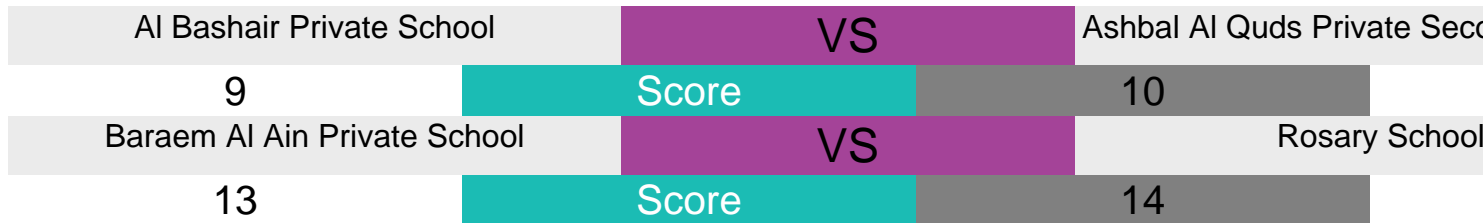

&NBSP; WEDNESDAY 21 FEB 2018

Emirates Private School – Abu Dhabi	VS	Polaris Private Acad
12	Score	11
Horizon Private School-Branch	VS	Al Dhabiania Private
	Score	

12

Level 3

&NBSP; THURSDAY 22 FEB 2018

&NBSP; SUNDAY 25 FEB 2018