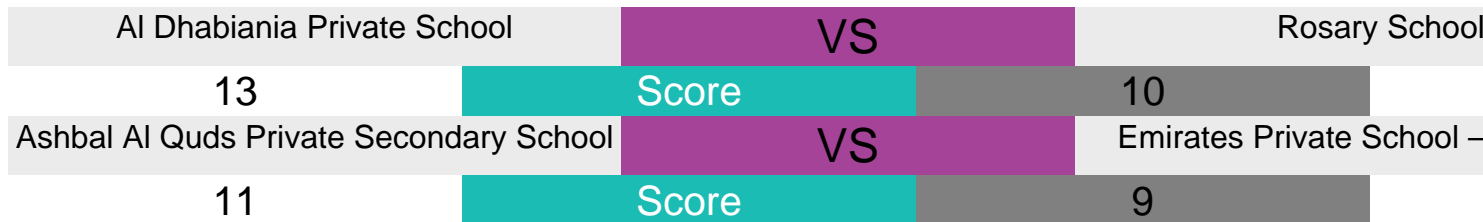

Level 4

&NBSP; MONDAY 26 FEB 2018